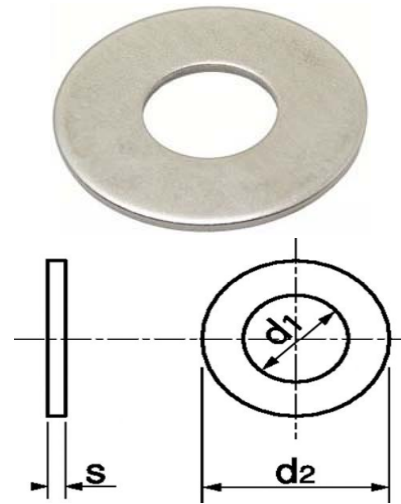

Tel: 0114 263 4422

Fax: 0114 263 4433

Email: info@shop4fasteners.co.uk

Web: <http://www.shop4fasteners.co.uk>

Flat washer - Form C BS 4320C

Available in Mild steel (BZP & Galvanised), Stainless Steel (A2 & A4). Others on request.

Size	Inside Diameter d1 (mm)	Outside Diameter d2 (mm)	Thickness s (mm)
M4	4.3	10.0	0.8
M5	5.3	12.5	1.0
M6	6.4	14.0	1.6
M8	8.4	21.0	1.6
M10	10.5	24.0	2.0
M12	13.0	28.0	2.5
M14	15.0	30.0	2.5
M16	17.0	34.0	3.0
M18	19.0	37.0	3.0
M20	21.0	39.0	3.0
M22	23.0	44.0	3.0
M24	25.0	50.0	4.0
M27	28.0	56.0	4.0
M30	31.0	60.0	4.0
M33	34.0	66.0	5.0
M36	37.0	72.0	5.0
M39	40.0	77.0	6.0